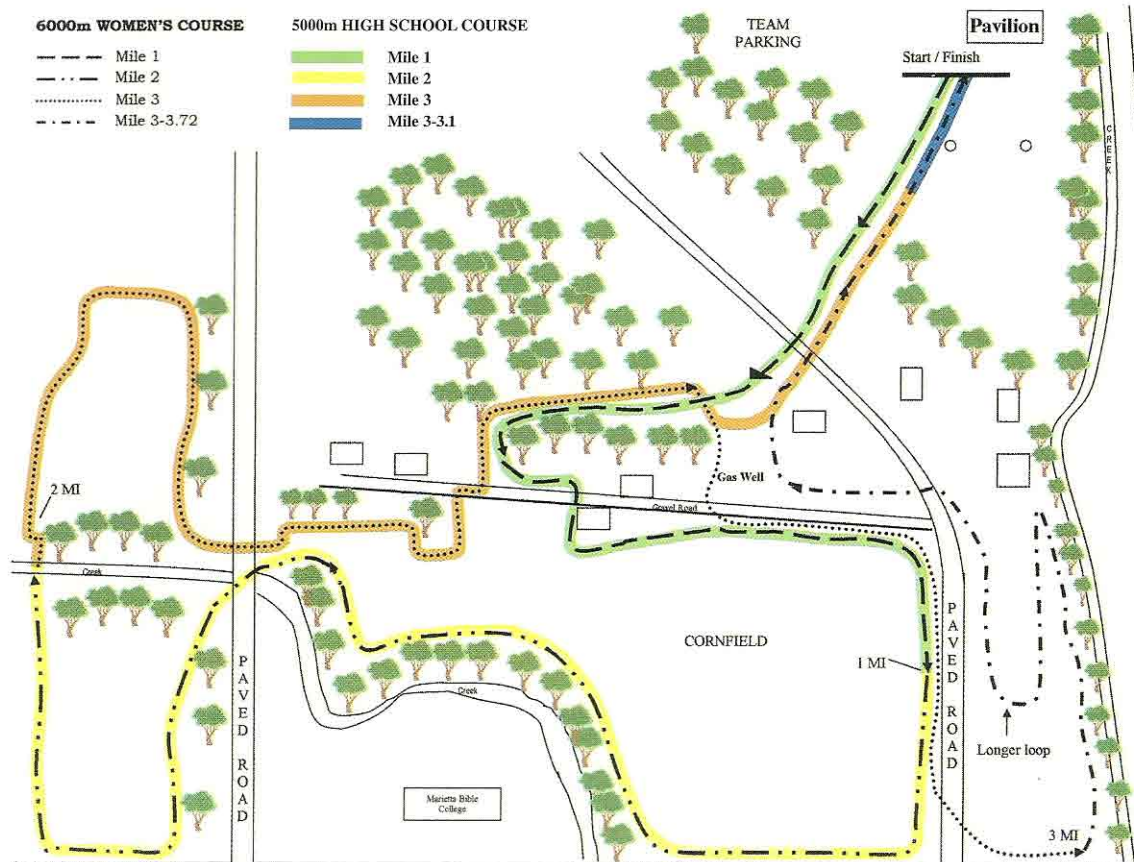

Marietta College Women's and Marietta High School's Cross Country Course

6000m WOMEN'S COURSE

- — — Mile 1
- . . . Mile 2
- Mile 3
- - - - Mile 3-3.72

5000m HIGH SCHOOL COURSE

- Mile 1
- Mile 2
- Mile 3
- Mile 3-3.1

The Education Area is also the home of the Marietta High School Tiger Cross Country Teams. The teams train on the challenging trails regularly. The Elizabeth S. Broughton Invitational Meet is hosted every year and athletes from many schools compete on the challenging 5 kilometer course shown in multi-colors. The mowed course provides a smoother path for those who want or need an alternative to trails but is nevertheless challenging.